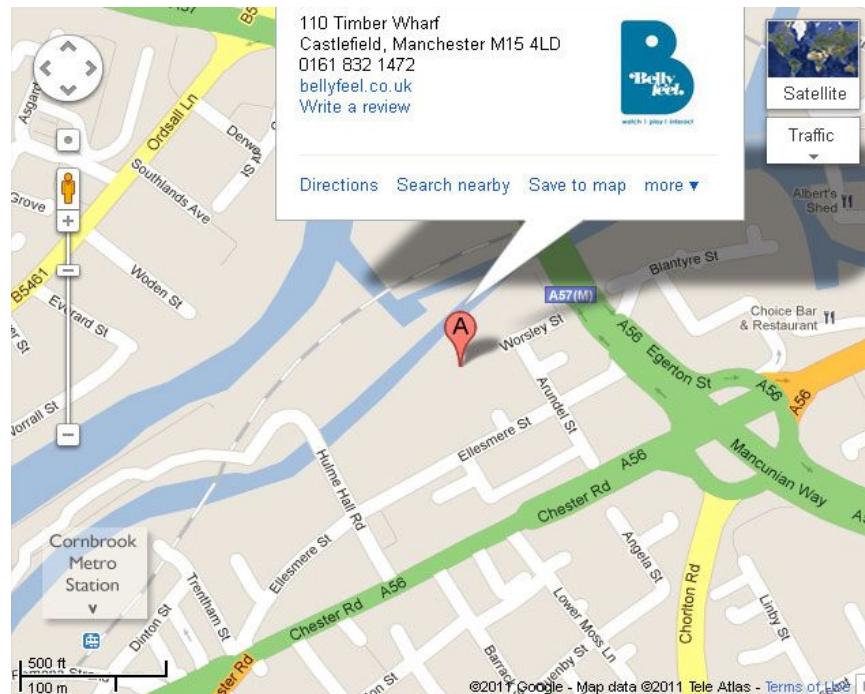

110 Timber Wharf, Castlefield, Manchester, M15 4LD

Phone: 0161 832 1472

Email: info@bellyfeel.co.uk
Website: www.bellyfeel.co.uk

Map

<http://g.co/maps/6p3js>

There is pay and display parking 2 minutes away - if you turn off Ellesmere Street onto Arundel Street - the parking is opposite Binary Bar.

The actual office is 'off map' - it's on Timber Wharf/Worsley Street (which is pedestrian) - just to the left of the main Timber Wharf entrance half way along - there is a door that says 'Candy Studios' on the door - ring the bell on the door.